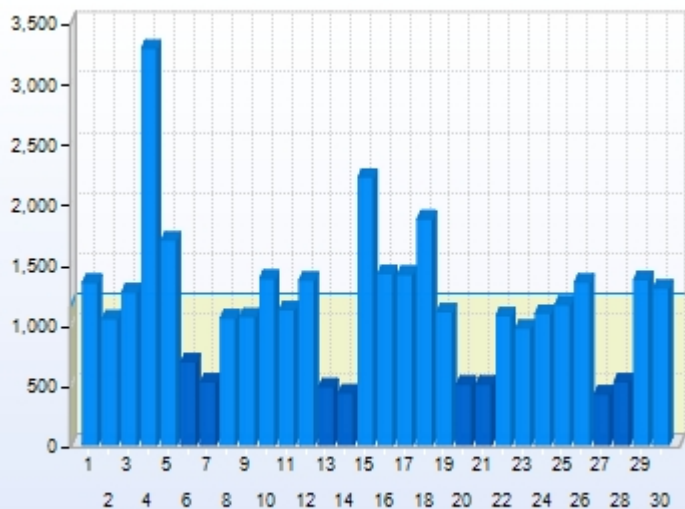

## Dashboard

Period: Last month (6/1/2009 - 6/30/2009)

### Pageviews

### Summary

Total pageviews:	34,992
Total visits:	16,690
Monthly unique visitors:	13,035
Daily unique visitors:	15,627
First time visitors:	12,103
Avg. pageviews per day:	1,166
Pageviews per visit:	2.10
Pageviews today:	291
Visits today:	175
Prognosis today:	1,165
Busiest day:	12/27/2007

### Sources

Source	Percentage	Total
Direct access	77.0%	12,844
Referrers	7.3%	1,214
Search engines	15.8%	2,632

Visits