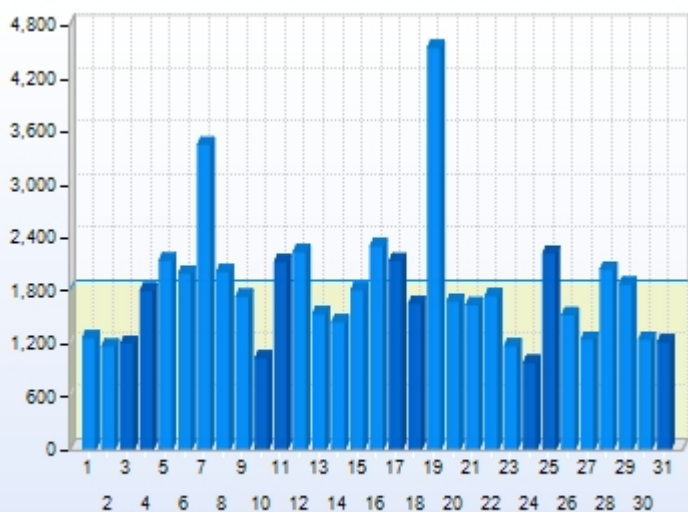

Account: wqykam.intertechmedia.com - WOYKAM

Dashboard

Period: Last month (10/1/2009 - 10/31/2009)

Pageviews

Traffic

Summary

| | |
|--------------------------|------------|
| Total pageviews: | 55,784 |
| Total visits: | 39,453 |
| Monthly unique visitors: | 31,976 |
| Daily unique visitors: | 37,076 |
| First time visitors: | 30,207 |
| Avg. pageviews per day: | 1,799 |
| Pageviews per visit: | 1.41 |
| Pageviews today: | 772 |
| Visits today: | 480 |
| Prognosis today: | 1,455 |
| Busiest day: | 10/19/2009 |

Sources

| Source | Percentage | Total |
|----------------|------------|--------|
| Direct access | 88.5% | 34,921 |
| Referrers | 3.6% | 1,414 |
| Search engines | 7.9% | 3,118 |

Visits

Geography

| Country | Percentage |
|---------------|------------|
| United States | 76.44% |
| Canada | 4.02% |
| Other | 1.56% |
| Other | 0.53% |
| Other | 0.49% |
| Other | 0.25% |